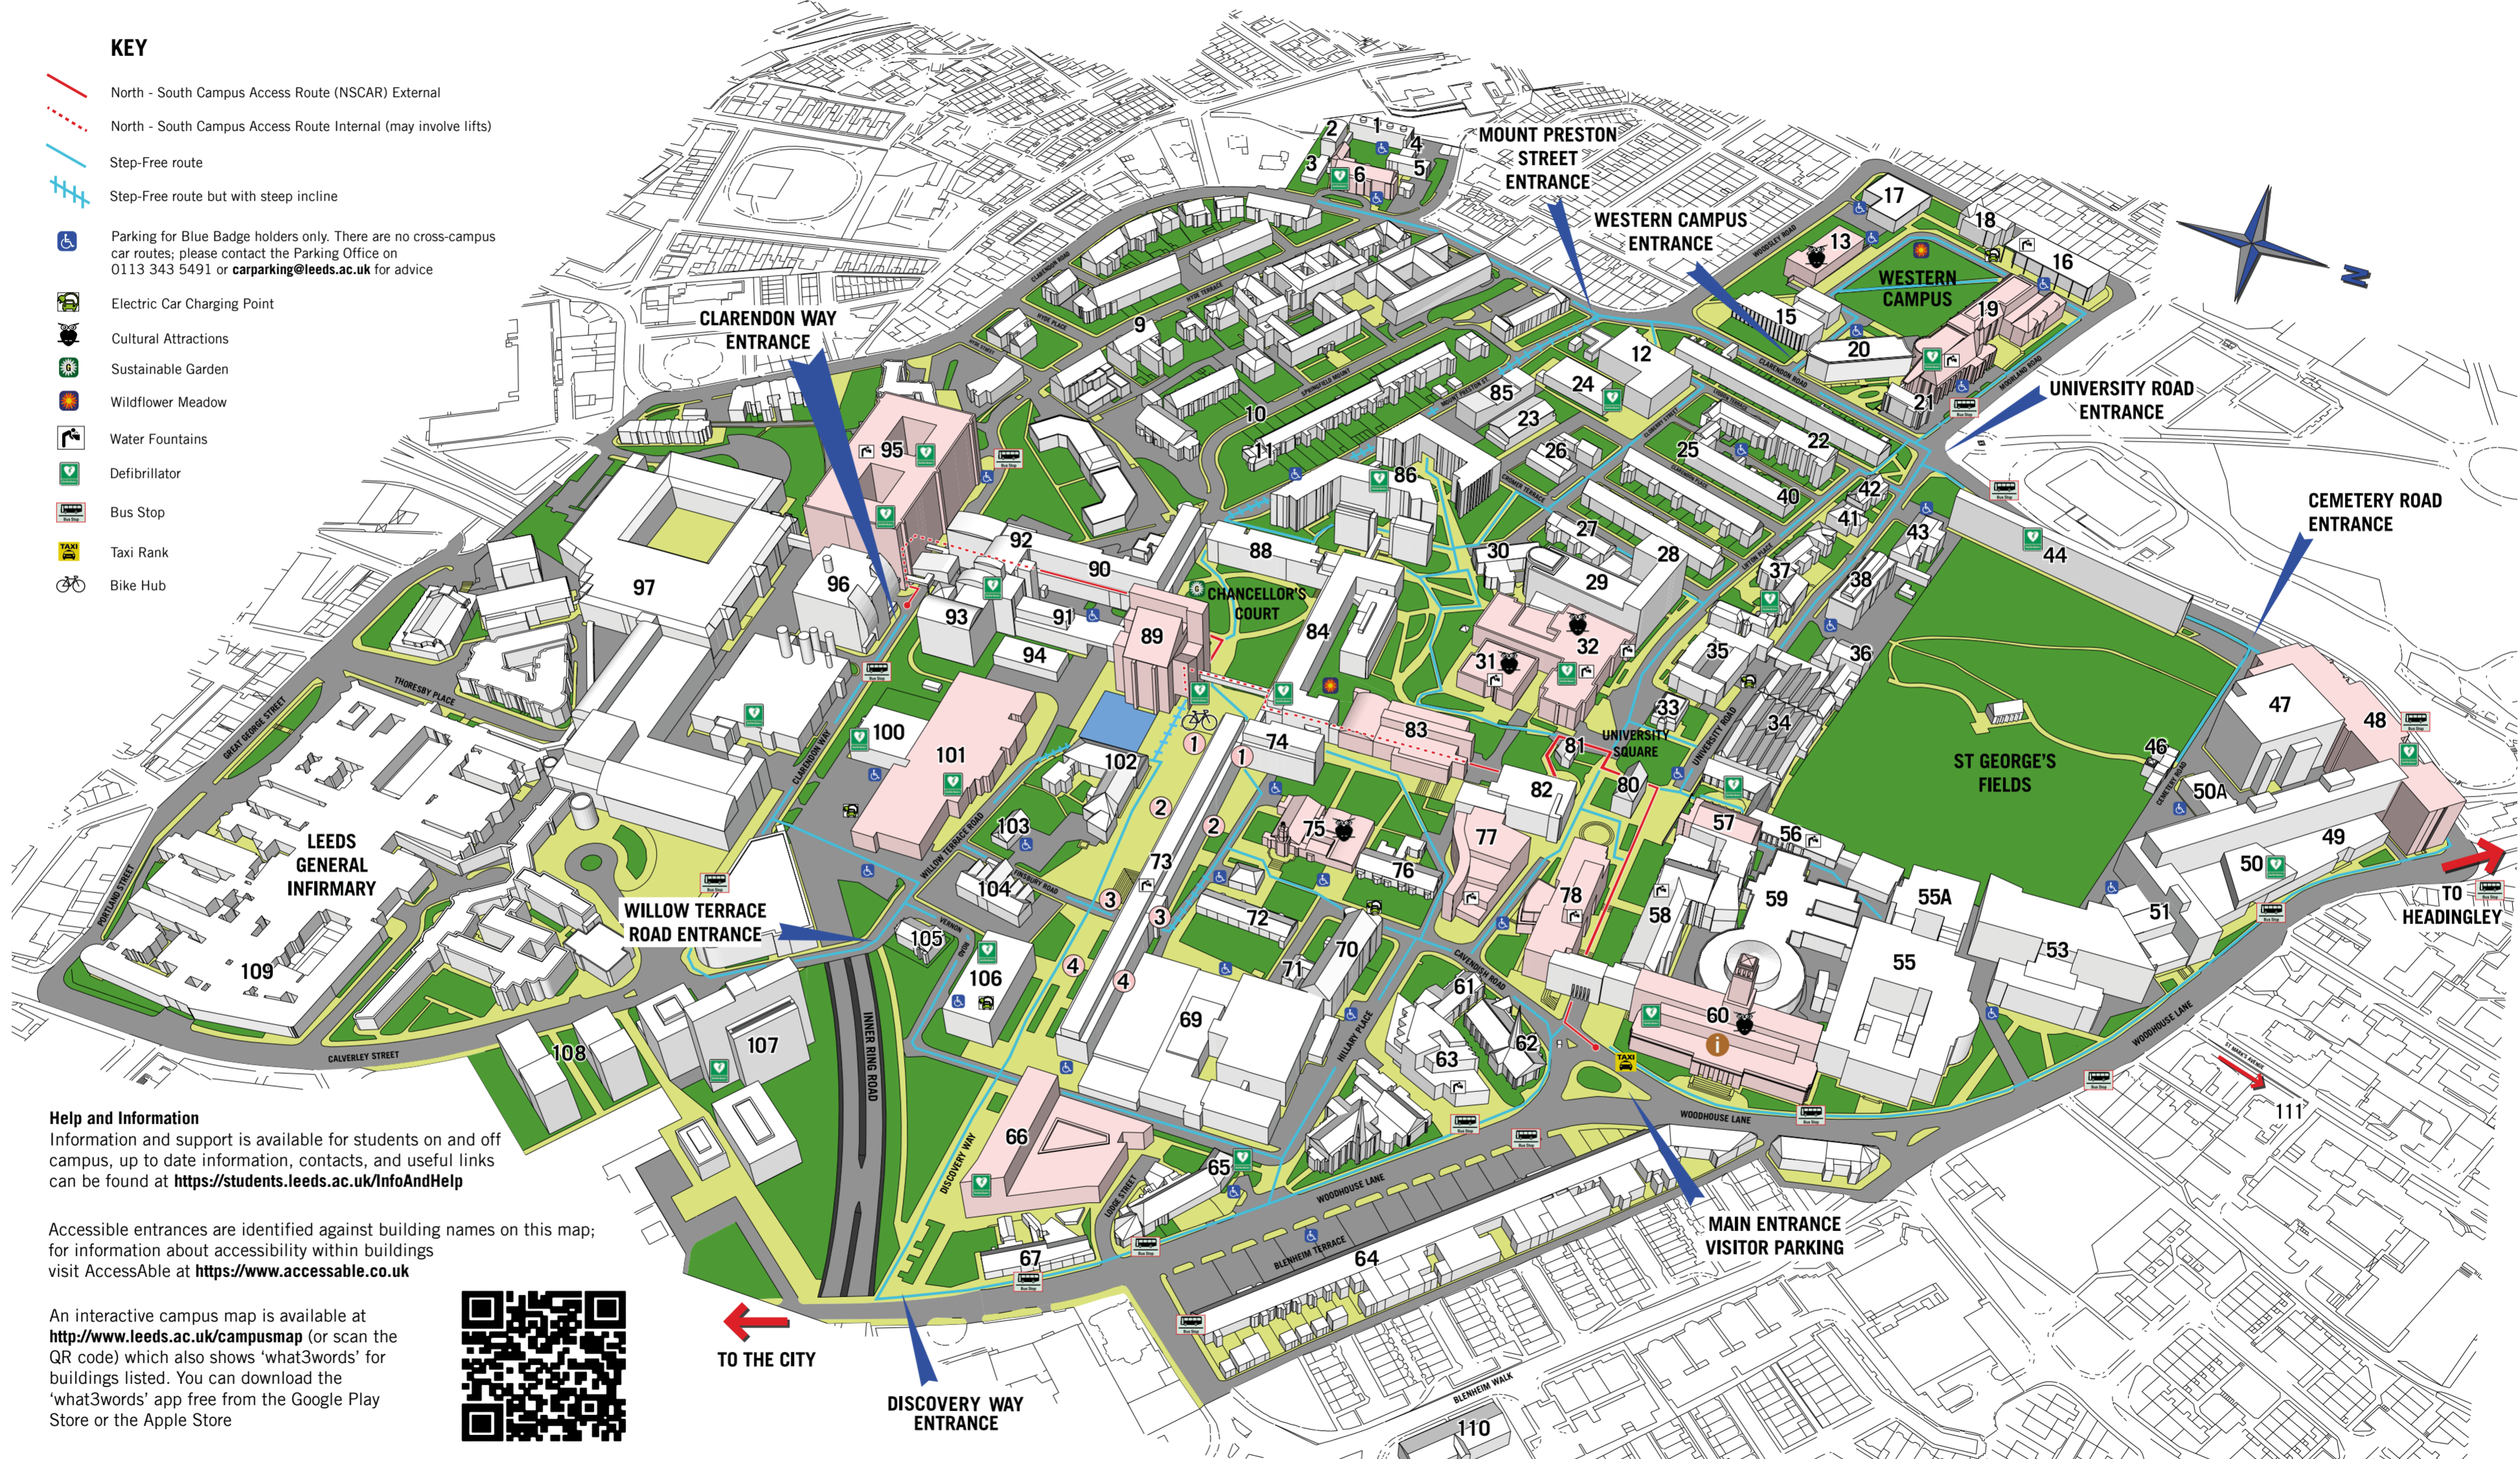

Fairbairn House - 6

Maurice Keyworth Building - 19

Parkinson Building & University Galleries - 60

Michael Marks Building & M&S Company Archive - 13

PCI and stage@leeds - 31

Music & Clothworkers' Centenary Concert Hall - 75

Great Hall - 57

NEXUS - 66

KEY

- North - South Campus Access Route (NSCAR) External
- North - South Campus Access Route Internal (may involve lifts)
- Step-Free route
- Step-Free route but with steep incline
- Parking for Blue Badge holders only. There are no cross-campus car routes; please contact the Parking Office on 0113 343 5491 or carparking@leeds.ac.uk for advice
- Electric Car Charging Point
- Cultural Attractions
- Sustainable Garden
- Wildflower Meadow
- Water Fountains
- Defibrillator
- Bus Stop
- Taxi Rank
- Bike Hub

Accessible entrances are identified against building names on this map; for information about accessibility within buildings visit AccessAble at <https://www.accessable.co.uk>

An interactive campus map is available at <http://www.leeds.ac.uk/campusmap> (or scan the QR code) which also shows 'what3words' for buildings listed. You can download the 'what3words' app free from the Google Play Store or the Apple Store